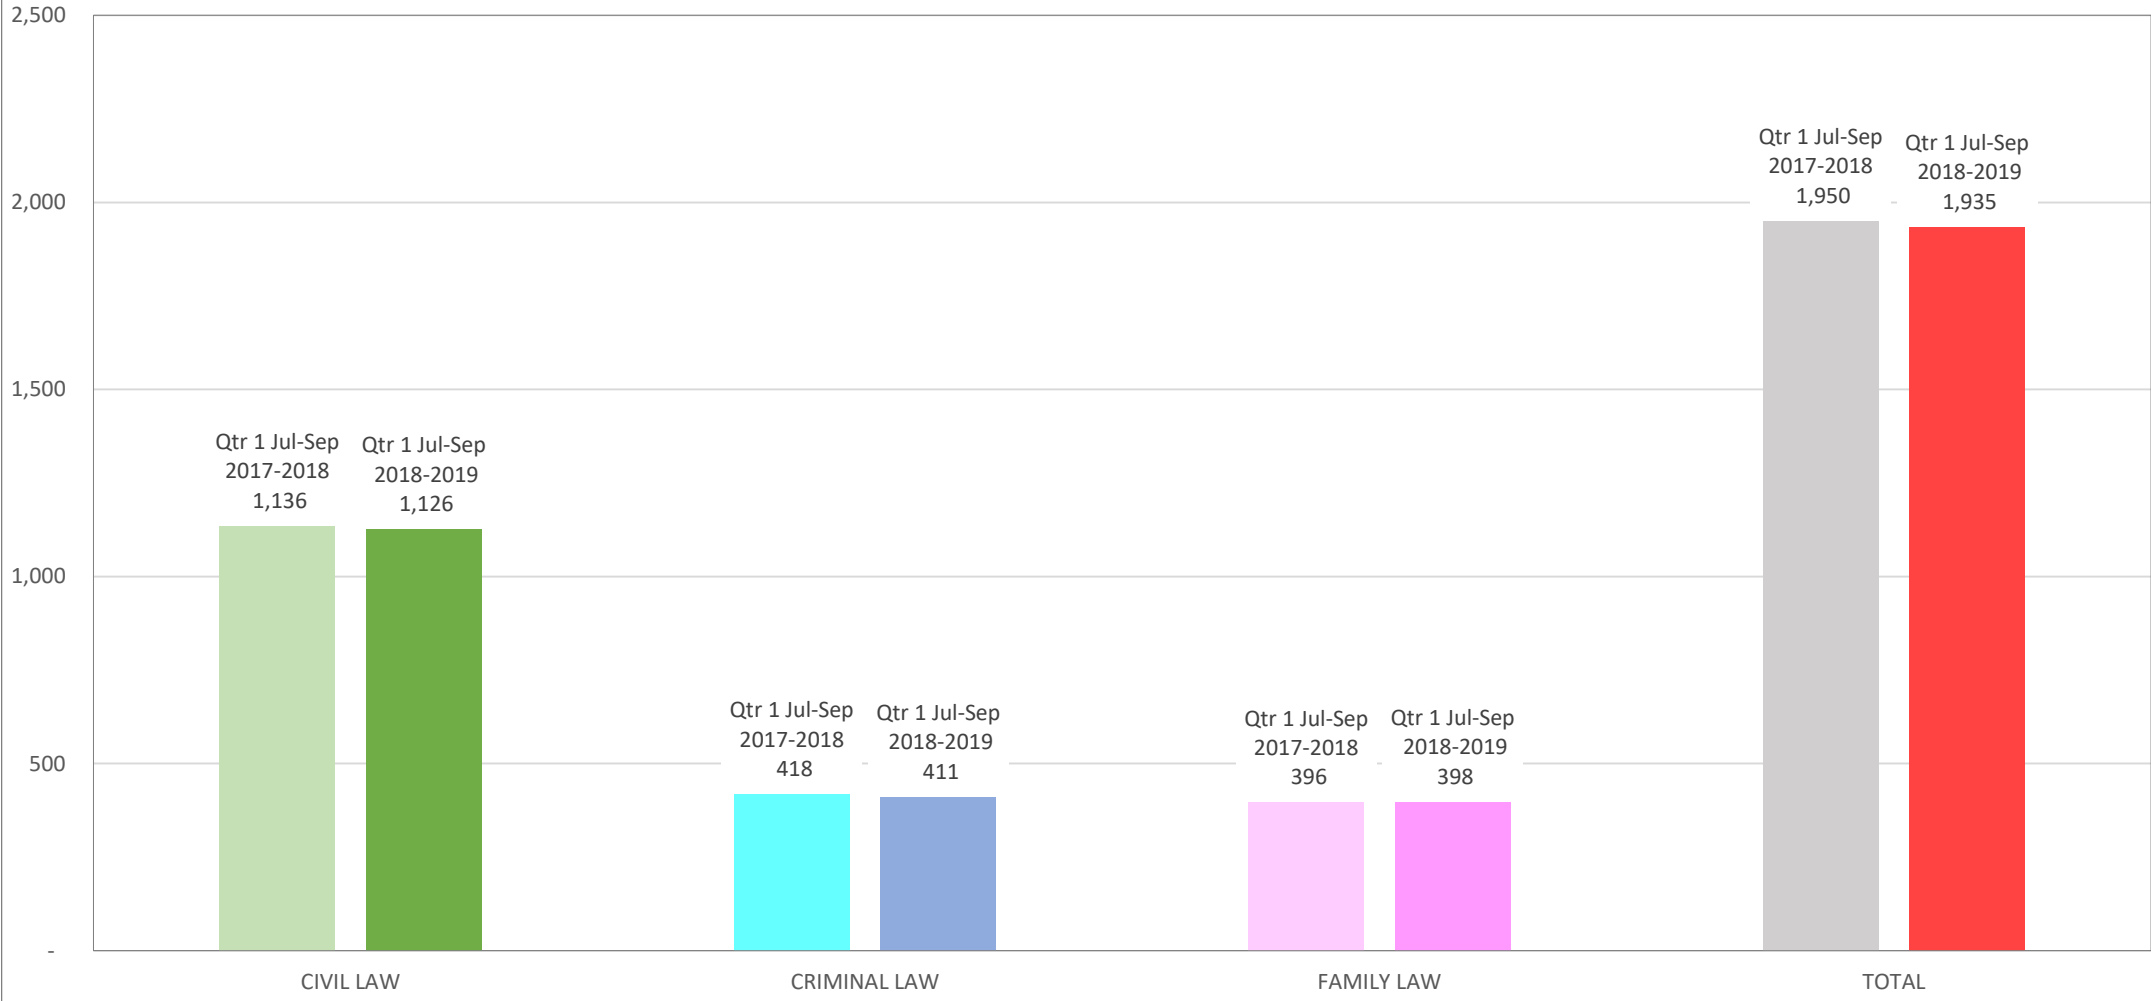

CLSD Region - Central Coast Information Calls to LawAccess NSW based on Primary Matter per Quarter

**Calls to LawAccess NSW Based on Primary Matter
2017-2018 Qtr 1 Jul-Sep - 2018-2019 Qtr 1 Jul-Sep
CLSD Region - Central Coast**