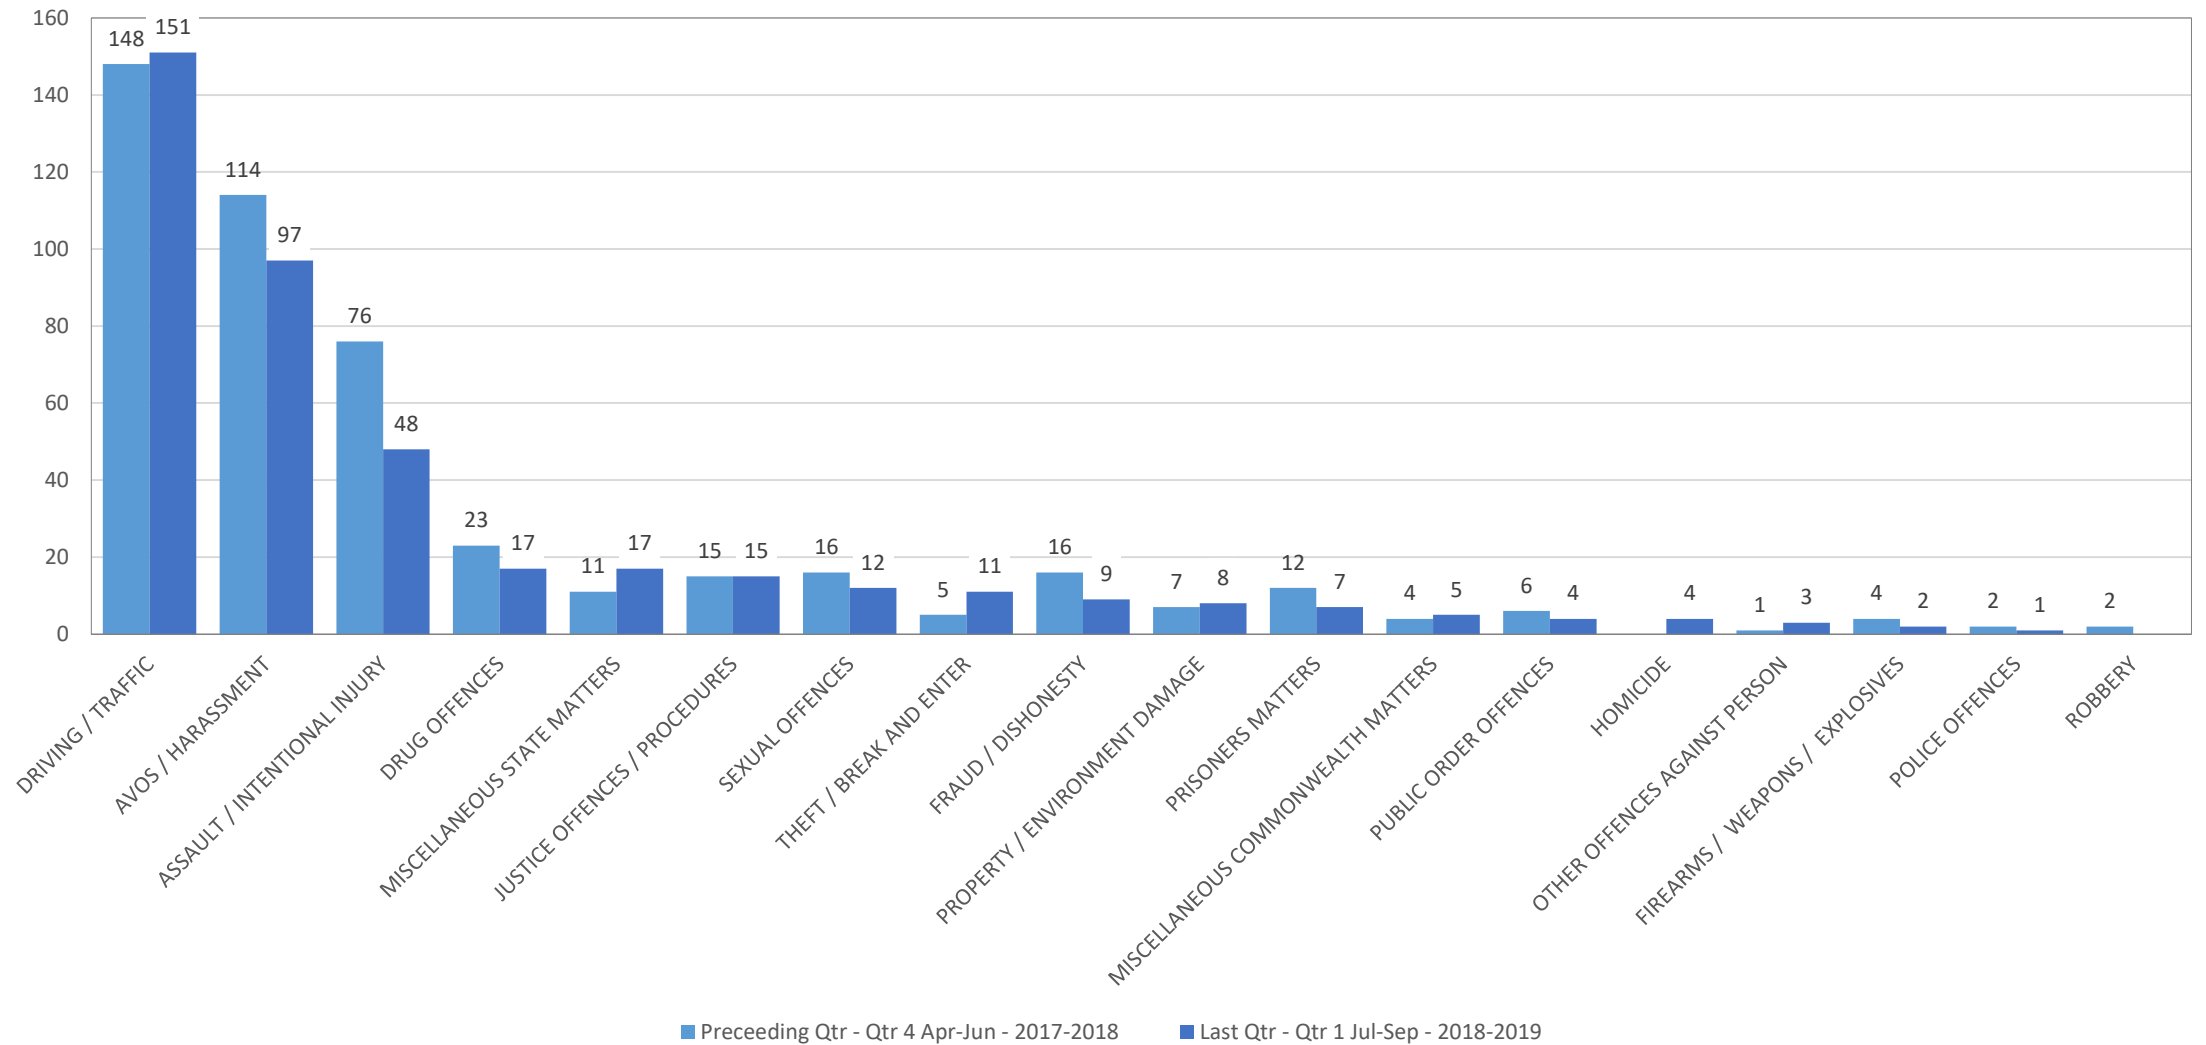

CLSD Region - Central Coast Information Calls to LawAccess NSW based on Primary Matter per Quarter

**Calls to LawAccess NSW Based on Primary Matter
2017-2018 Qtr 1 Jul-Sep - 2018-2019 Qtr 1 Jul-Sep
CLSD Region - Central Coast**

CLSD Region - Central Coast
 Calls to LawAccess NSW based on Primary Matter
 CRIMINAL LAW

CLSD Region - Central Coast
Calls to LawAccess NSW based on Primary Matter
FAMILY LAW

CLSD Region - Central Coast
 Calls to LawAccess NSW based on Primary Matter
 CIVIL LAW