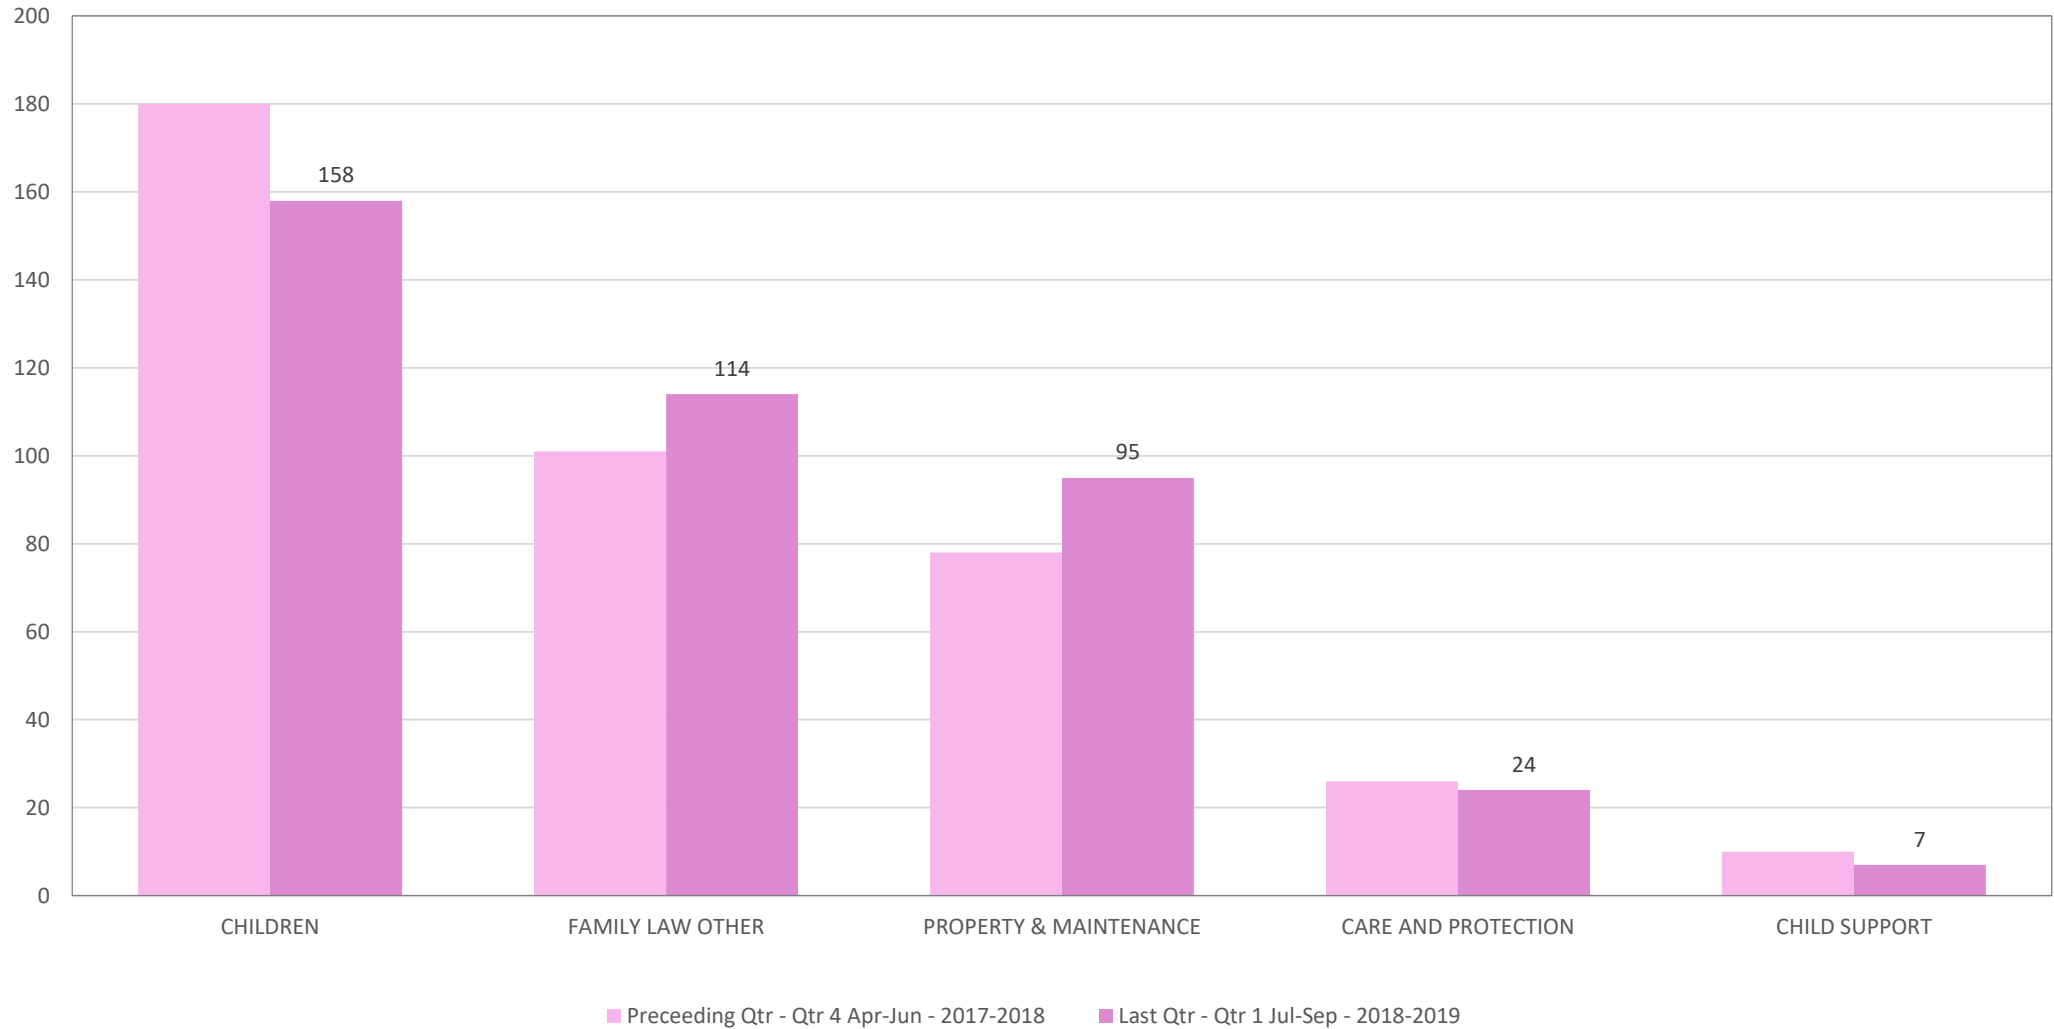

CLSD Region - Central Coast Information Calls to LawAccess NSW based on Primary Matter per Quarter

**Calls to LawAccess NSW Based on Primary Matter
2017-2018 Qtr 1 Jul-Sep - 2018-2019 Qtr 1 Jul-Sep
CLSD Region - Central Coast**

CLSD Region - Central Coast
 Calls to LawAccess NSW based on Primary Matter
 CRIMINAL LAW

CLSD Region - Central Coast
Calls to LawAccess NSW based on Primary Matter
FAMILY LAW

CLSD Region - Central Coast
 Calls to LawAccess NSW based on Primary Matter
 CIVIL LAW