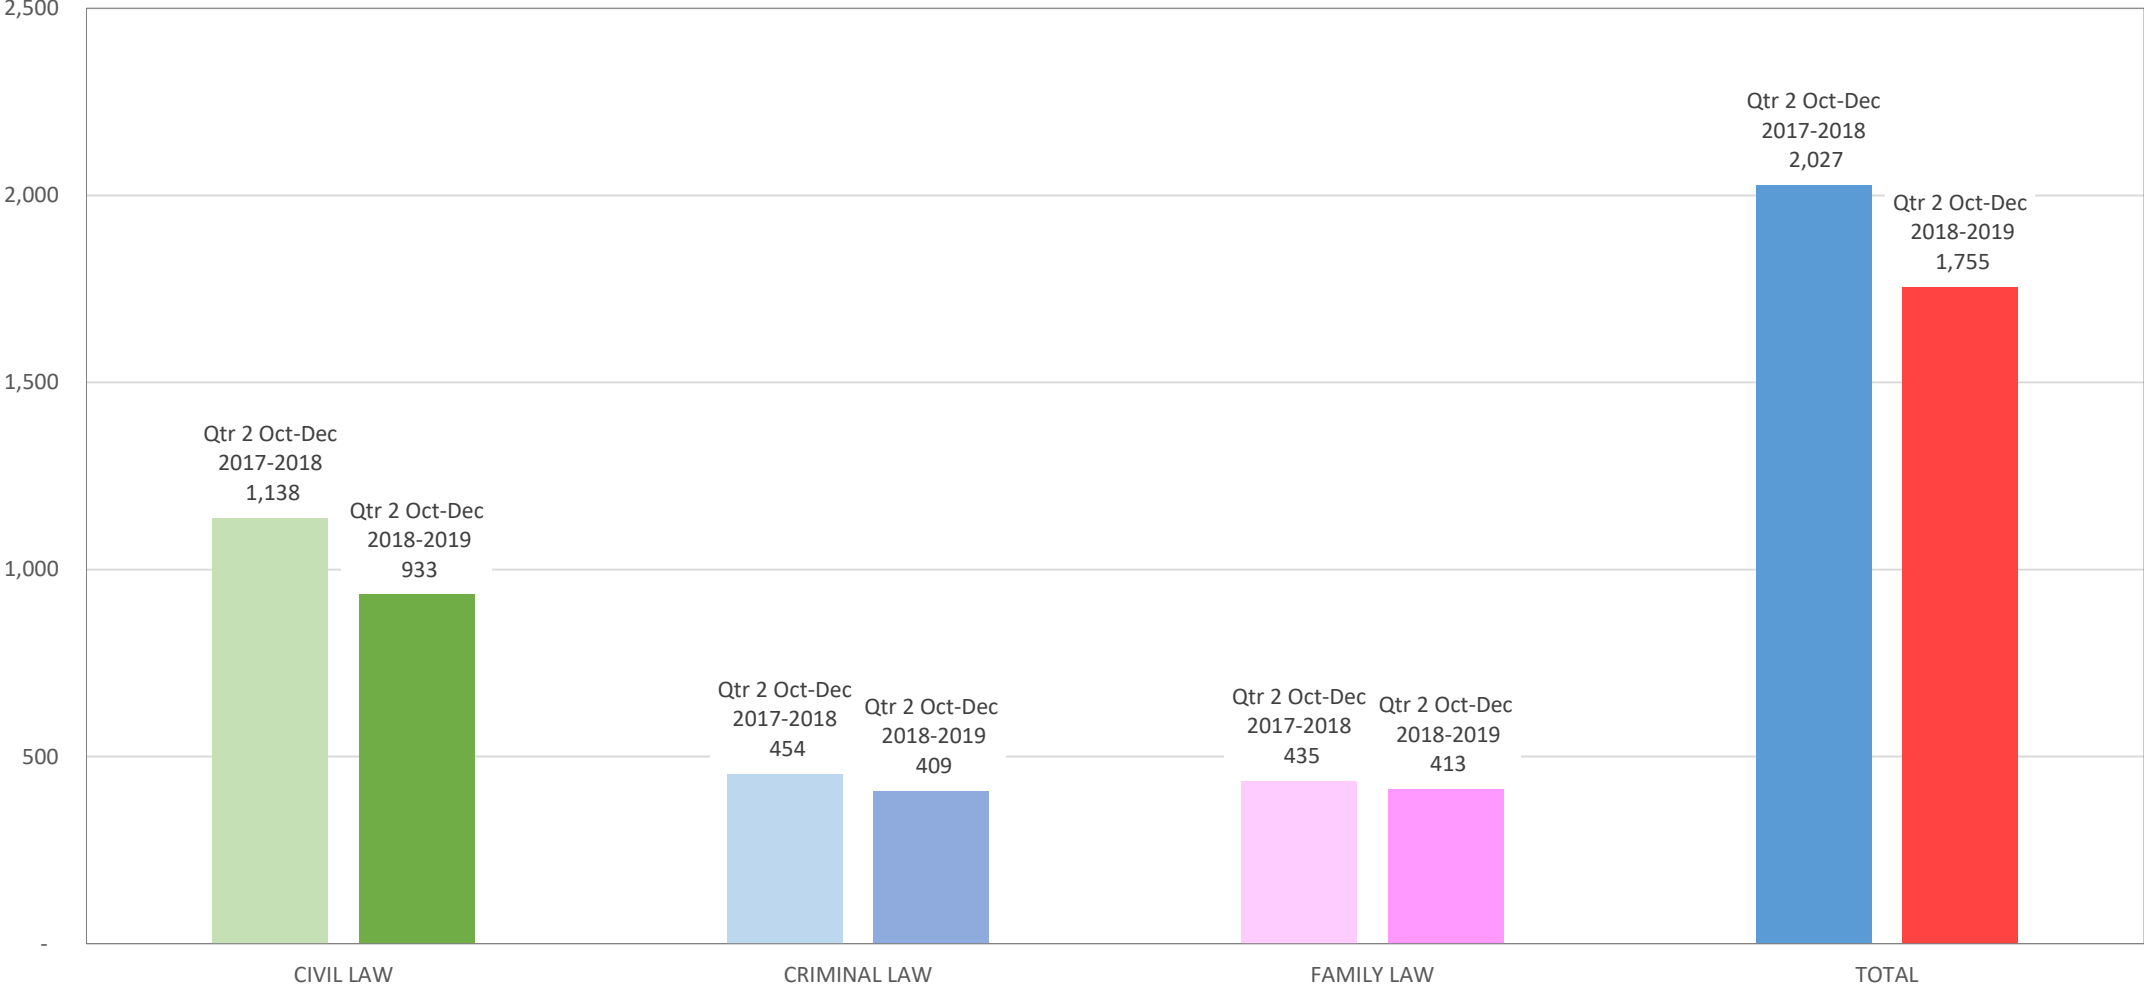

## CLSD Region - Central Coast Information Calls to LawAccess NSW based on Primary Matter per Quarter

**Calls to LawAccess NSW Based on Primary Matter**  
**2017-2018 Qtr 2 Oct-Dec - 2018-2019 Qtr 2 Oct-Dec**  
**CLSD Region - Central Coast**