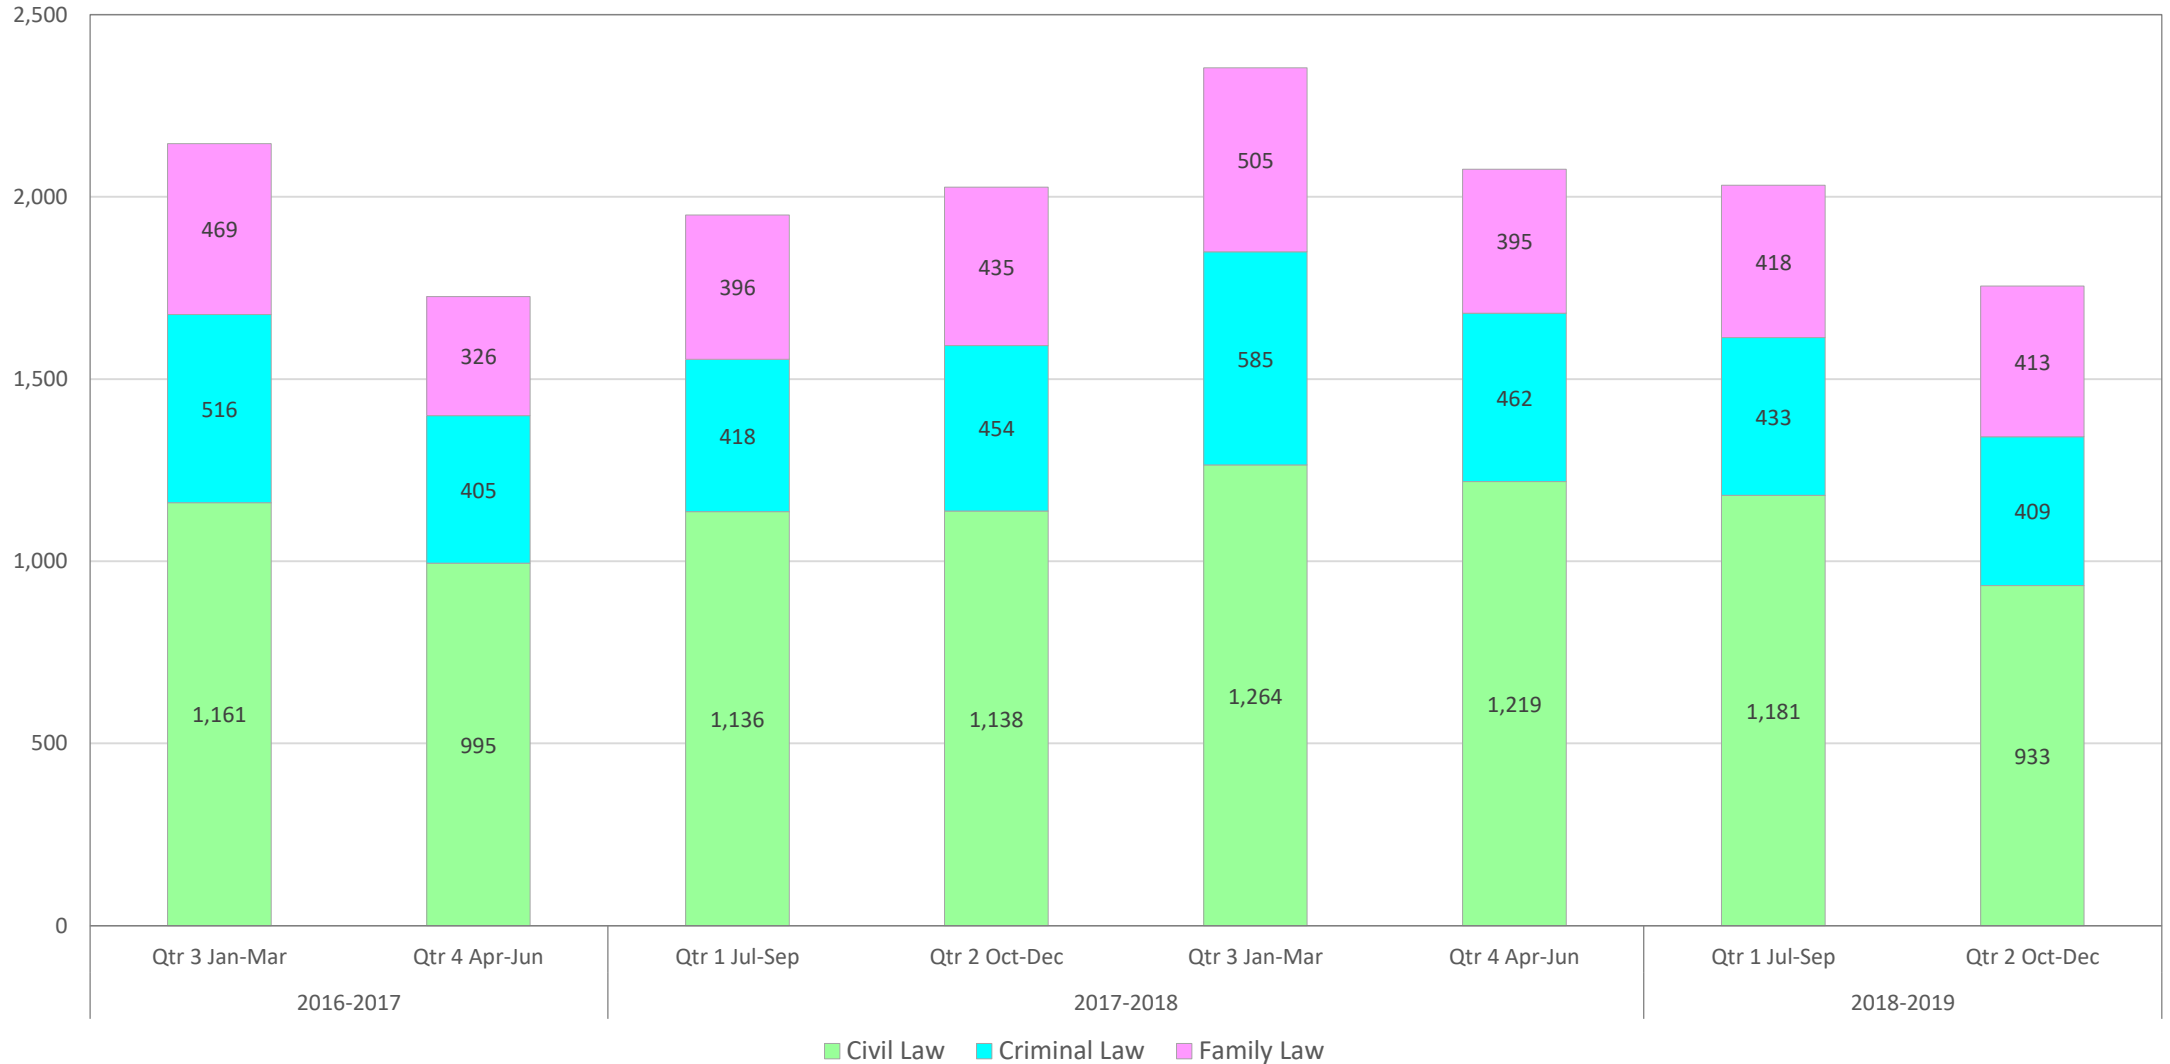

## CLSD Region - Central Coast Information Calls to LawAccess NSW based on Primary Matter per Quarter

**Calls to LawAccess NSW Based on Primary Matter**  
**2017-2018 Qtr 2 Oct-Dec - 2018-2019 Qtr 2 Oct-Dec**  
**CLSD Region - Central Coast**