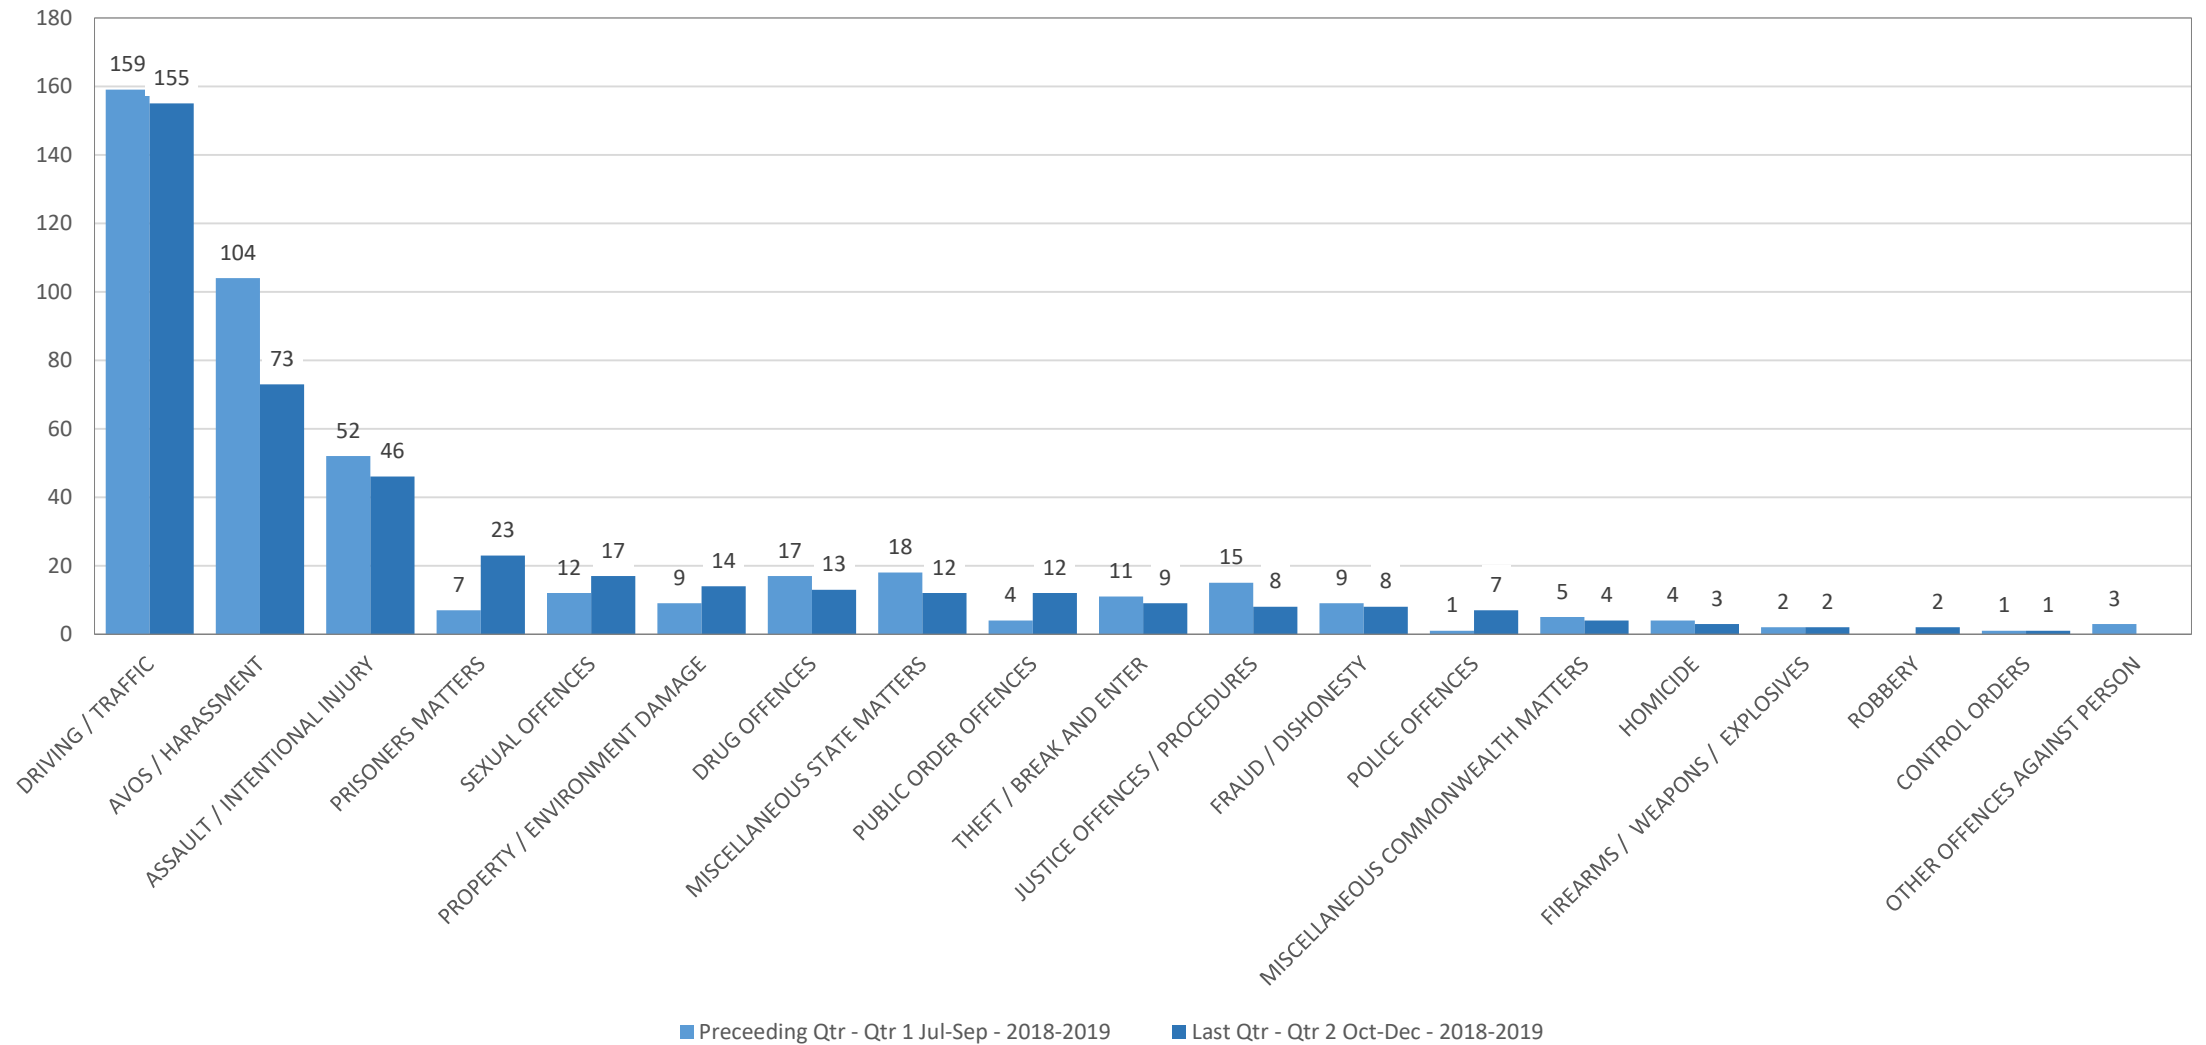

## CLSD Region - Central Coast Information Calls to LawAccess NSW based on Primary Matter per Quarter

**Calls to LawAccess NSW Based on Primary Matter**  
**2017-2018 Qtr 2 Oct-Dec - 2018-2019 Qtr 2 Oct-Dec**  
**CLSD Region - Central Coast**

CLSD Region - Central Coast  
 Calls to LawAccess NSW based on Primary Matter  
 CRIMINAL LAW

CLSD Region - Central Coast  
Calls to LawAccess NSW based on Primary Matter  
FAMILY LAW

CLSD Region - Central Coast  
 Calls to LawAccess NSW based on Primary Matter  
 CIVIL LAW