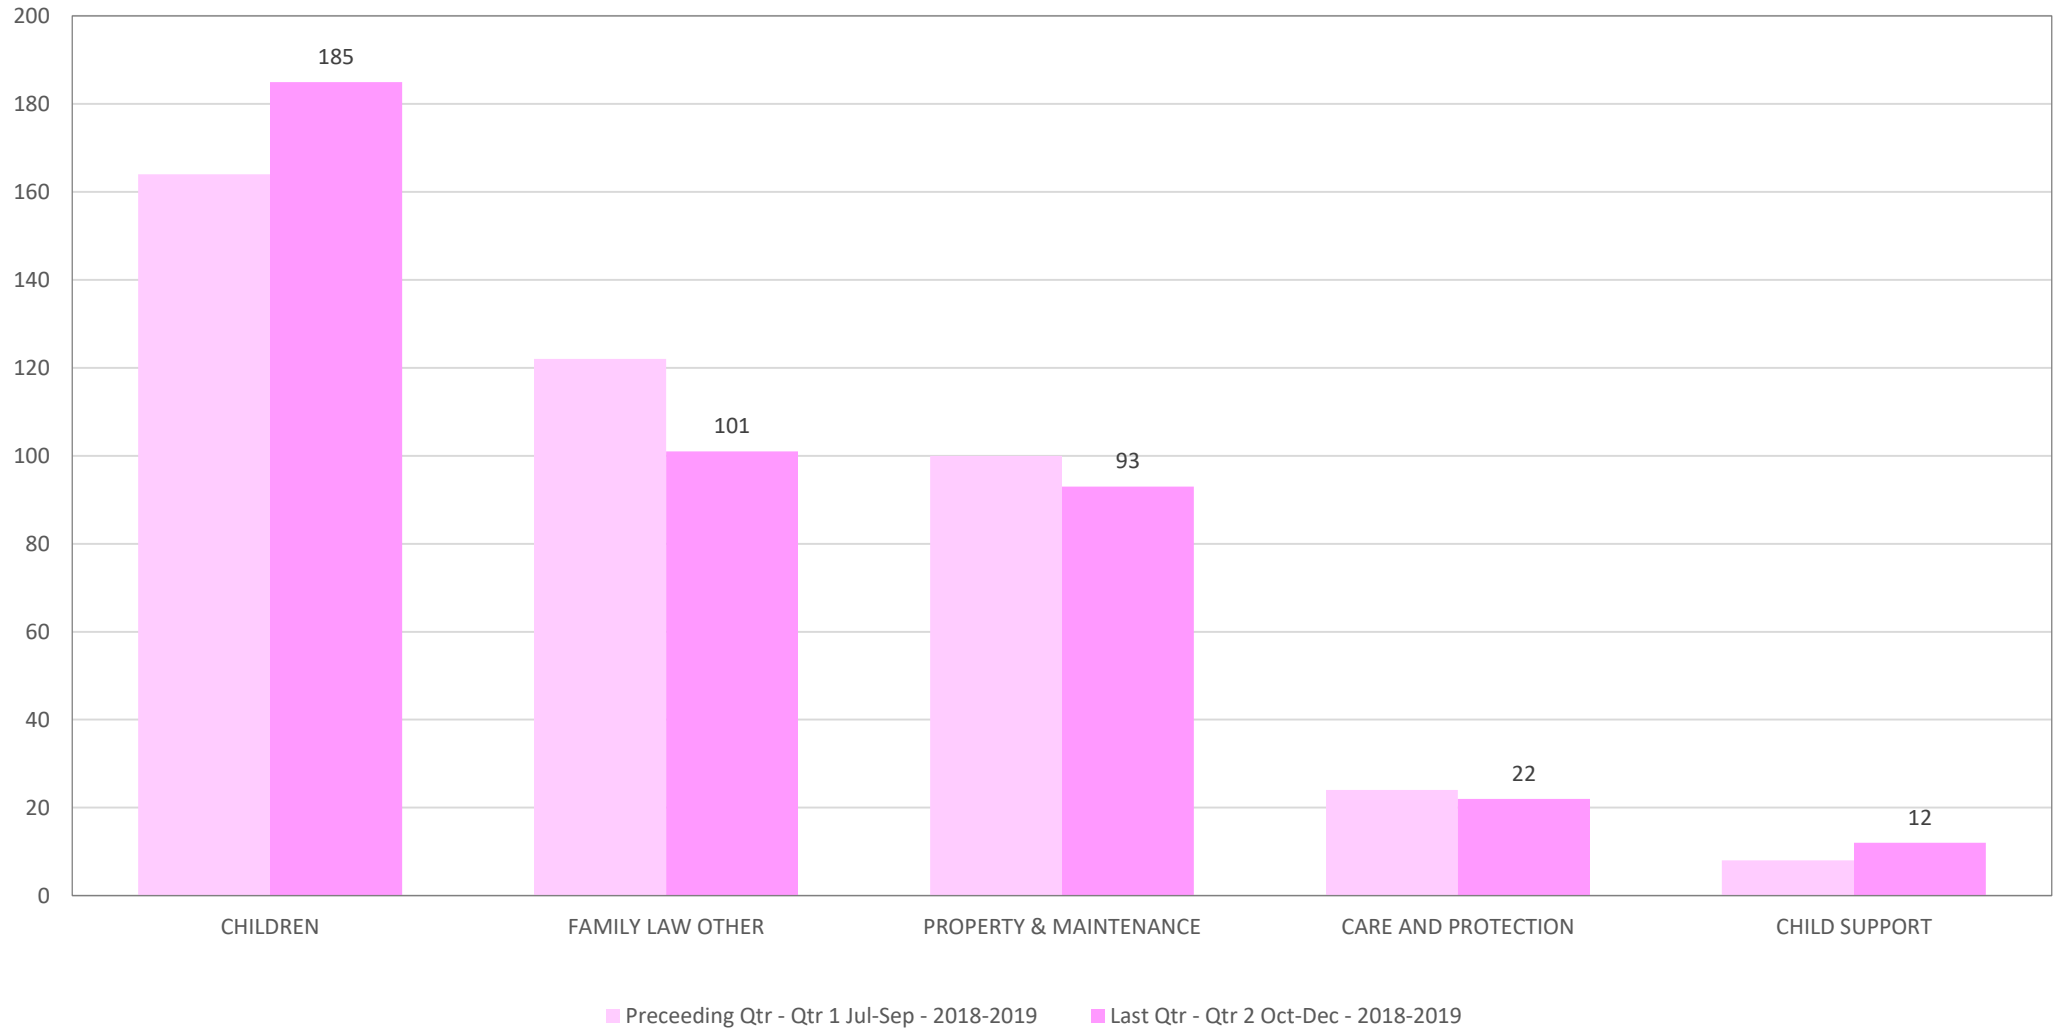

## CLSD Region - Central Coast Information Calls to LawAccess NSW based on Primary Matter per Quarter

**Calls to LawAccess NSW Based on Primary Matter**  
**2017-2018 Qtr 2 Oct-Dec - 2018-2019 Qtr 2 Oct-Dec**  
**CLSD Region - Central Coast**

CLSD Region - Central Coast  
 Calls to LawAccess NSW based on Primary Matter  
 CRIMINAL LAW

CLSD Region - Central Coast  
Calls to LawAccess NSW based on Primary Matter  
FAMILY LAW

CLSD Region - Central Coast  
 Calls to LawAccess NSW based on Primary Matter  
 CIVIL LAW